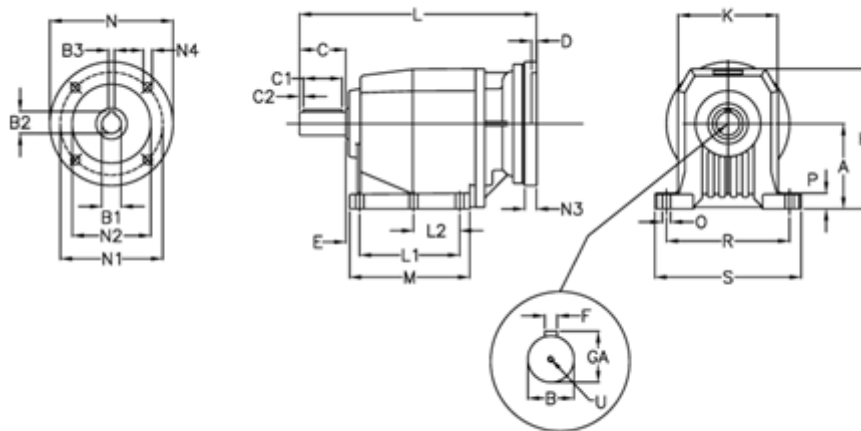

Article number: 40600801671250

Description: Helical gearbox
C802P-16,7-P132B5

Measures

A = 250	D = 5.0	L2 = 0.0	P = 35
B = 80	E = 33	M = 277.0	R = 370
B1 = 38	F = 22	N = 300	S = 440
B2 = 41.3	GA = 85.0	N1 = 265	U = M20x42
B3 = 10	H = 420	N2 = 230	
C = 140	K = 320	N3 = 16	
C1 = 110	L = 579.5	N4 = 14	
C2 = 15	L1 = 210.0	O = 26	